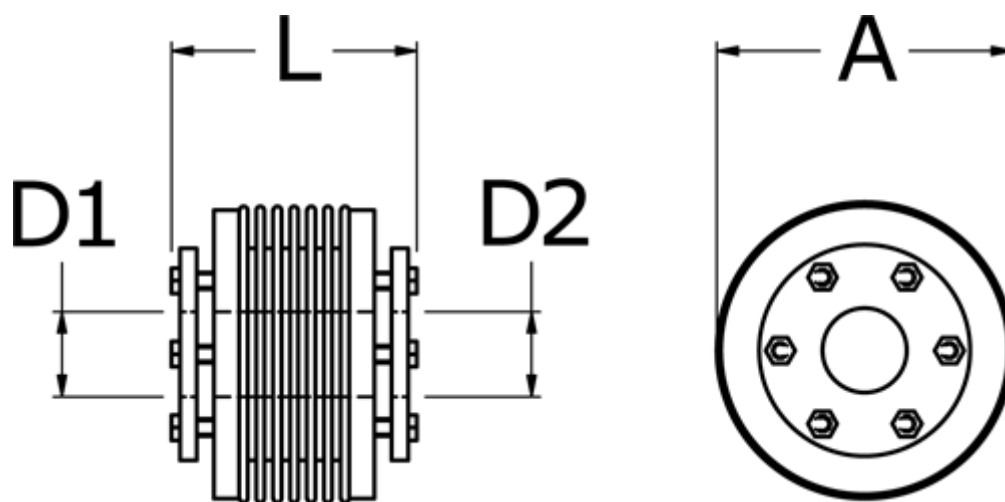

Data Sheet

Article number: 3330550002068585

Description: Bellow coupling type 5 size5000
Length 206 mm, bore 85/85 mm

Measures

| | |
|----------------------|--------|
| A | = 208 |
| D1 | = 85 |
| D2 | = 85 |
| L | = 206 |
| Nom. torque NM (Tkn) | = 5000 |